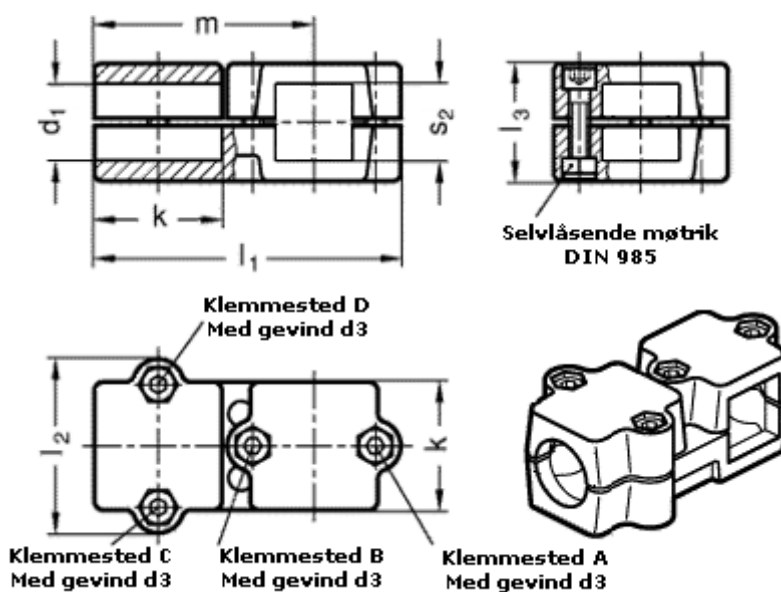

Article number: 20194V25B252SW

Description: E+G

T-angel clamps GN194-V25-B25-2-SW

## Measures

d2 = 25

d3 = M 8

k = 50

l1 = 120

l2 = 68

l3 = 46

m = 85